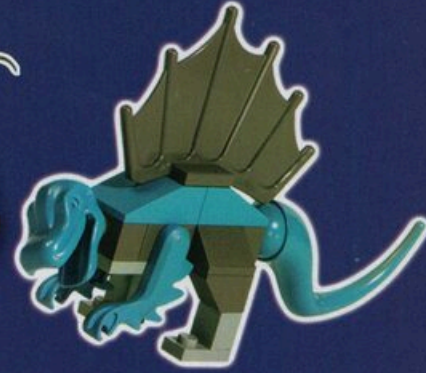

H. #7003 Young Dimetrodon
Ages 6-12. 20 pieces. $2.99

I. Collect all 4 baby dinos!

Ages 6-12. 111 pieces.
#K7000 Young Dino Kit $11.96
Catalog Special - $9

Call to Order: 1-800-453-4652 Shop Online: www.LEGO.com